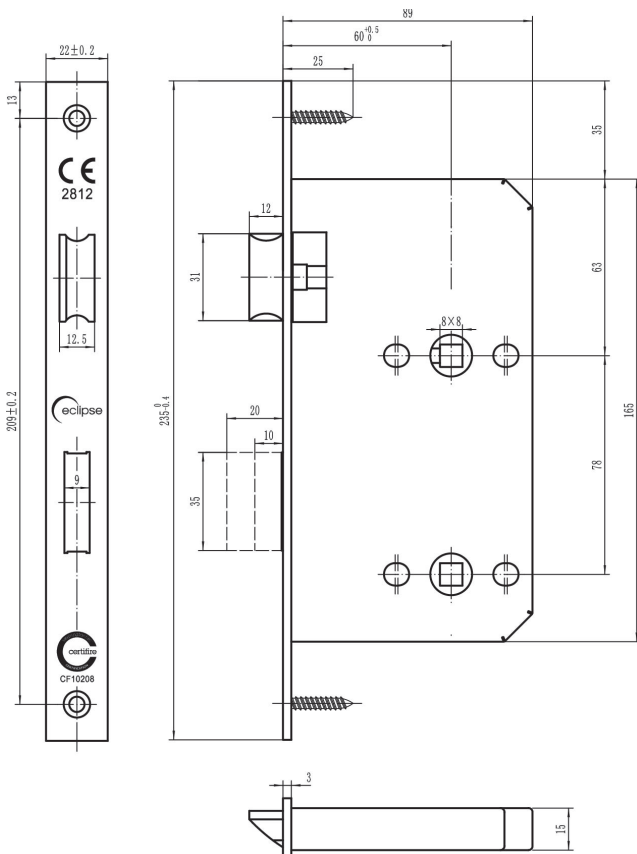

Eclipse Ultimate DIN Lock Range Bathroom Lock Square 60mm

Technical Information

- CE 2812, CF 10208 Certifiere
- BS EN12209 Performance Tested
- Tested To 200,000 Cycles at 120nm
- BS EN1634 Fire Tested
- FD 30, 60, 90, 120 Minute Timber
- FD 240 Minute Steel
- 60mm Backset, 22mm Forend
- 8mm Follower + 5mm Conversion Kit
- 78mm Centres
- 1 Piece Forend (3mm Thick)
- 304 Stainless Forend, Latch Bolt, Dead Bolt, Follower, Strike Plate
- 12mm Latch, 20mm Dead bolt
- Double Throw Dead bolt
- Intumescent must be used with the product for fire door compliance

Ref	B/Set	Forend	Profile	Finish
71413	60mm	22mm	Square	SSS

71406	Anti-Rattle Strike	Square	SSS
-------	--------------------	--------	-----

	CE 2812	certifiere CF10208 24
EN12209:2003	3 X 8 1	0 G 0 B G 2 0