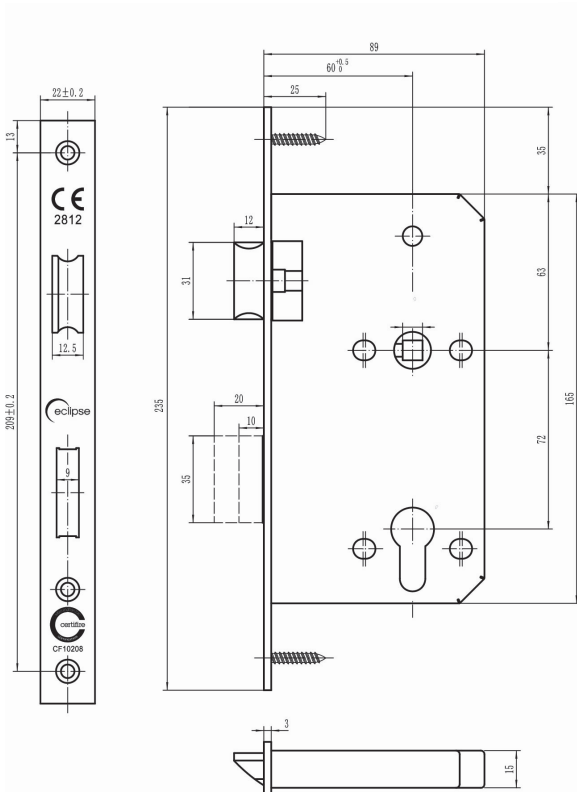

Eclipse Ultimate DIN Lock Range Euro Sashlock Square 60mm

Technical Information

- CE 2812, CF 10208 Certifire
- BS EN12209 Performance Tested
- Tested To 200,000 Cycles at 120nm
- BS EN1634 Fire Tested
- FD 30, 60, 90, 120 Minute Timber
- FD 240 Minute Steel
- 60mm Backset
- 22mm Forend
- 1 Piece Forend (3mm Thick)
- 304 Stainless Forend, Latch Bolt, Dead Bolt, Follower, Strike Plate
- 12mm Latch, 20mm Dead bolt
- Double Throw Dead bolt
- Intumescent must be used with the product for fire door compliance

Ref	B/Set	Forend	Profile	Finish
71410	60mm	22mm	Square	SSS

71406	Anti-Rattle Strike	Square	SSS
-------	--------------------	--------	-----

	2812	CF10208
		24
EN12209:2003	3 X 8 1	0 G 3 B C 2 0